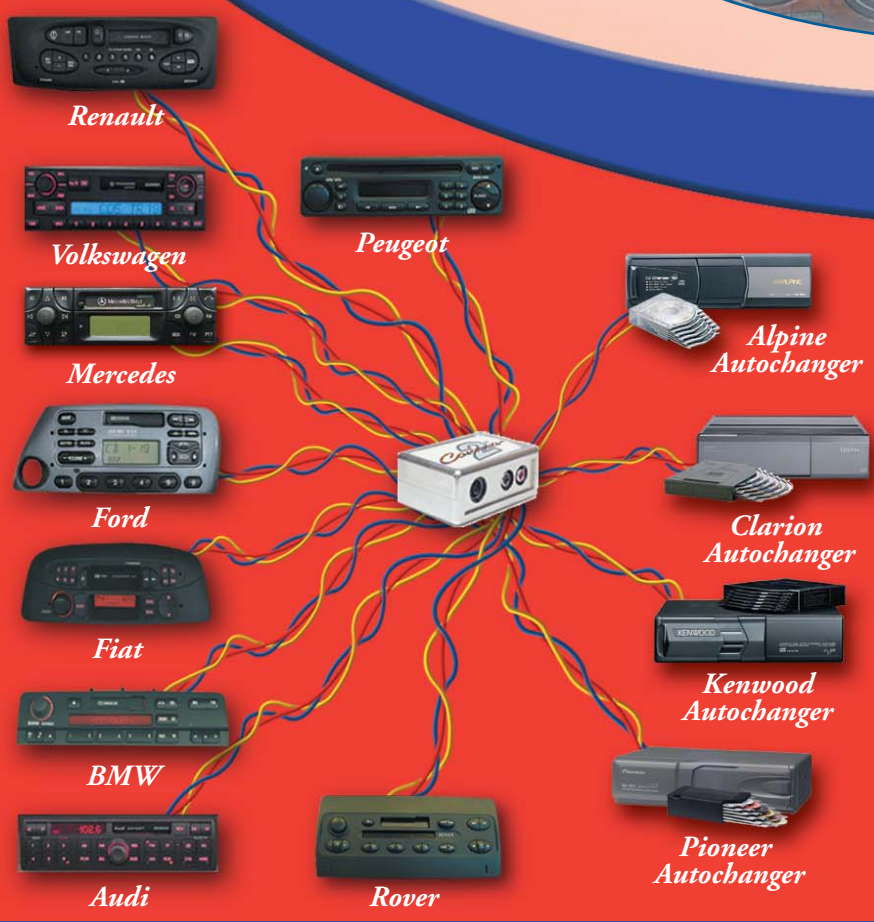

Connects2 Selections CD Adapters

Connects2 Selections CD adapters provide a cost-effective way of adding an autochanger to your in car radio system without changing the factory fitted head unit. All original features and the aesthetic appearance of the dashboard are maintained.

Benefits

- ◆ *Fraction of O.E. price*
- ◆ *Plug & Play - easy to install*
- ◆ *Full fitting instructions*
- ◆ *Transferable to next vehicle*