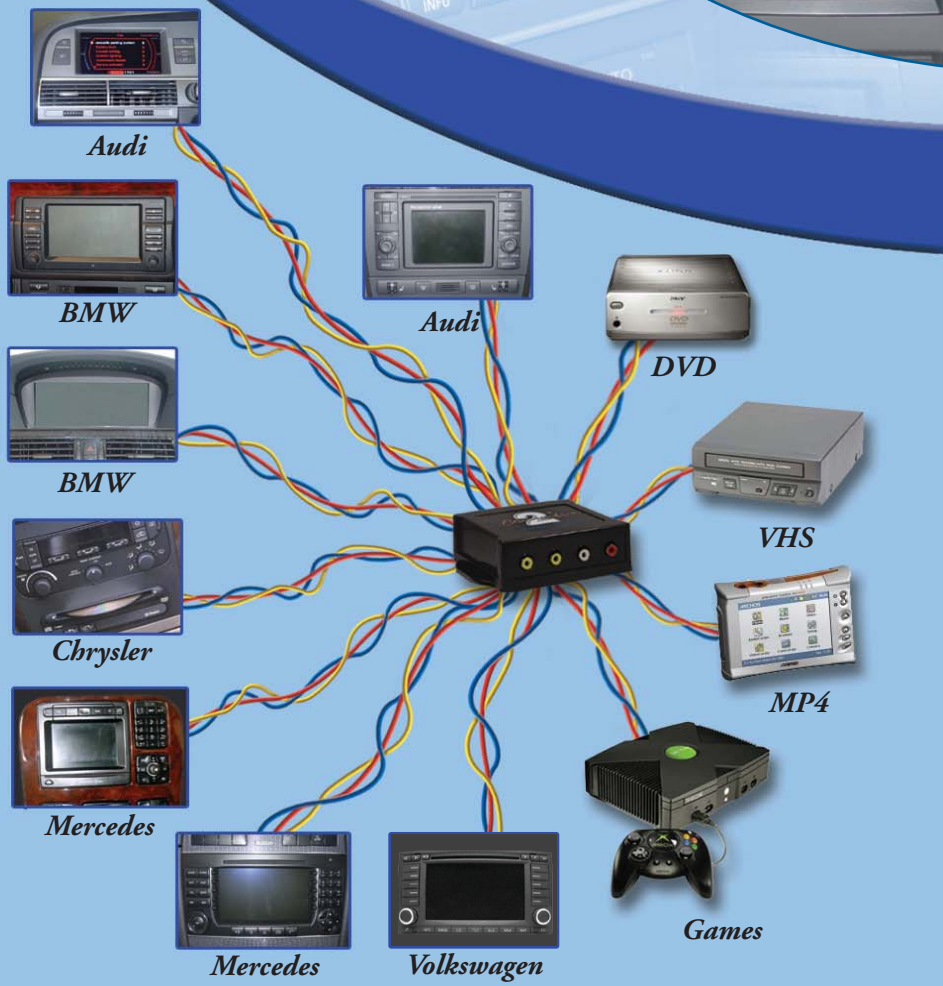

## Connects2 Selections Multimedia Adapters

Connects2 Selections Multimedia adapters enable AV equipment to integrate with factory fitted monitors. Currently available for Audi, BMW, Chrysler, Land Rover, Mercedes, Rover, Seat, Volkswagen and many more.

### Benefits

- ◆ Add DVD, MP4, VHS, PSX units & many more
- ◆ PAL/NTSC compatible
- ◆ Maintains dashboard aesthetics
- ◆ Enable TV whilst moving Where legally permitted
- ◆ Ongoing development for:
  - ◆ New vehicles
  - ◆ New features