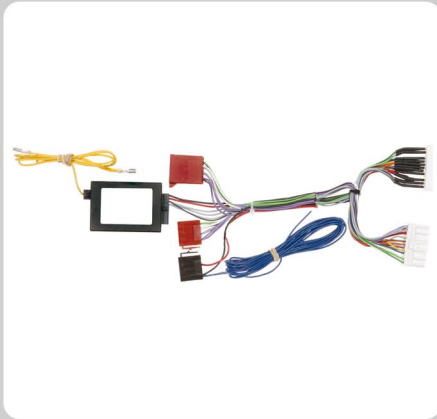

New Products

CT24TY30

Toyota Yaris 2007>
Dark Grey
Double DIN Facia Plate

CT23SZ07

Suzuki SL4 2006>
Double DIN Facia Kit

CT10MZ04

Mazda 6 <2008
With Bose
ISO T-Harness

CT27AA93

Toyota DIN Plug
Antenna Adapter

CT23HY23

Hyundai IX20
Manual Air Con
Double DIN Facia Kit

CT24KI19

Kia Venga 2009>
Single DIN Facia Adapter

New Products

CTSFO005

Ford Fiesta 2010>
Steering Wheel Control Interface

CTSFO006

Ford C-Max, Focus 2011>
Steering Wheel Control Interface

CTSNS003

Nissan Micra, Juke 2011>
Steering Wheel Control Interface

CTSNS004

Nissan Note 2009>
Steering Wheel Control Interface

CT24NS11

Nissan Juke 2011> Matt Black
Multi Kit

CT24NS12

Nissan Juke 2011> High Gloss
Multi Kit