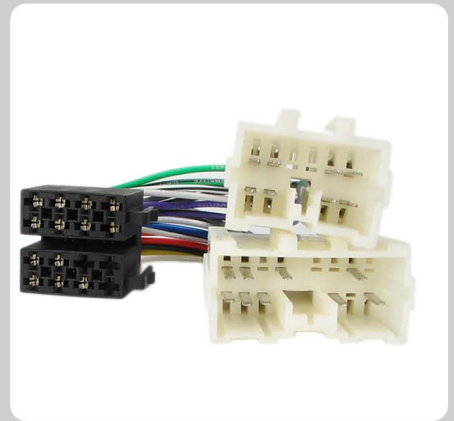

Double DIN Frame with Metal Brackets

CT21PN07

Pioneer replacement back of radio
ISO Harness

DEH1300MP, DEH2300UB, DEH3300UB
DEH4300UB, DEH7300BT, DEH8300BT

CT20VL04

Volvo Harness Adapter

850 93 - 96, 940 94 - 97, 960 93 - 96,
C70 97>, S40 96 - 00, S70 00>, S90 97>
V40 96> V70 96 - 00, V90 97>