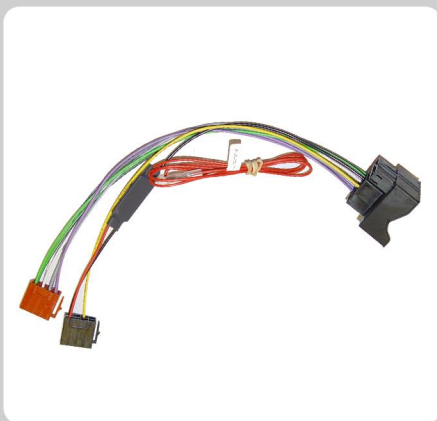

CT19FD01

Ford 2010>
Harness for continued use of the Start Stop button

Available Late October

CT19BM01

BMW 2010>
Harness for continued use of the Start Stop button

Available Late October

CT19UV01

Universal ISO
Harness for continued use of the Start Stop button

Available Late October

CT19CT01

Citroën 2004>
Harness for continued use of the Start Stop button

Available Late October

New Products

CT19PE01

Peugeot 2004>
Harness for continued use of the Start Stop button

Available Late October

CT19FT01

Fiat Scudo 2007>
Harness for continued use of the Start Stop button

Available Late October

CT19AU01

Audi 2010>
Harness for continued use of the Start Stop button

Available Late October