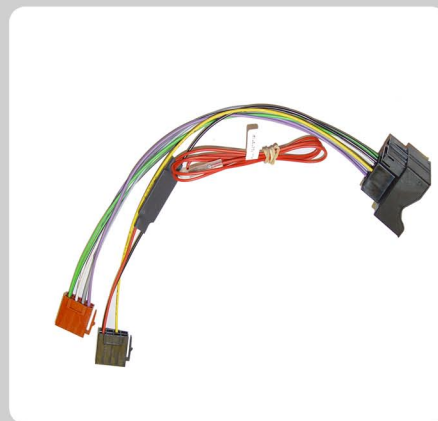

New Products

CT19VX01

Vauxhall / Opel 2010>
Harness for continued use of the Start Stop button

Available Late October

CT19MB01

Mercedes Benz 2010>
Harness for continued use of the Start Stop button

Available Late October

CT19FD01

Ford 2010>
Harness for continued use of the Start Stop button

Available Late October

CT19BM01

BMW 2010>
Harness for continued use of the Start Stop button

Available Late October

CT19UV01

Universal ISO
Harness for continued use of the Start Stop button