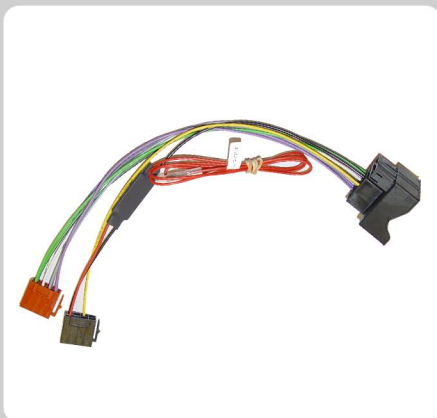

Available Late October

CT19CT01

Citroën 2004>
Harness for continued use of the Start Stop button

Available Late October

New Products

CT19PE01

Peugeot 2004>
Harness for continued use of the Start Stop button

Available Late October

CT19FT01

Fiat Scudo 2007>
Harness for continued use of the Start Stop button

Available Late October

CT19AU01

Audi 2010>
Harness for continued use of the Start Stop button

Available Late October