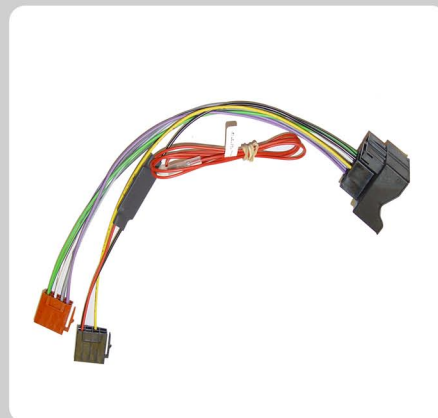

Available Late October

CT19VW01

Volkswagen 2010>
Harness for continued use of the
Start Stop button

Available Late October

CT19RT01

Renault 2010>
Harness for continued use of the
Start Stop button

Available Late October

New Products

CT19VX01

Vauxhall / Opel 2010>
Harness for continued use of the Start Stop button

Available Late October

CT19MB01

Mercedes Benz 2010>
Harness for continued use of the Start Stop button

Available Late October

CT19FD01

Ford 2010>
Harness for continued use of the Start Stop button

Available Late October

CT19BM01

BMW 2010>
Harness for continued use of the Start Stop button

Available Late October

CT19UV01

Universal ISO
Harness for continued use of the Start Stop button