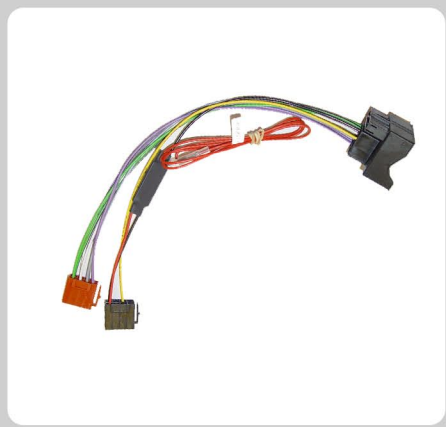

Available Late October

CT19VW01

Volkswagen 2010>
Harness for continued use of the
Start Stop button

Available Late October

CT19RT01

Renault 2010>
Harness for continued use of the
Start Stop button

Available Late October