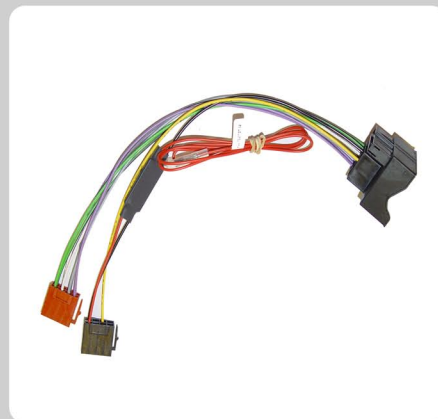

New Products

CT19VX01

Vauxhall / Opel 2010>
Harness for continued use of the Start Stop button

Available Late October

CT19MB01

Mercedes Benz 2010>
Harness for continued use of the Start Stop button

Available Late October

CT19FD01

Ford 2010>
Harness for continued use of the Start Stop button

Available Late October

CT19BM01

BMW 2010>
Harness for continued use of the Start Stop button

Available Late October

CT19UV01

Universal ISO
Harness for continued use of the Start Stop button

Available Late October

CT19CT01

Citroën 2004>
Harness for continued use of the Start Stop button

Available Late October

New Products

CT19PE01

Peugeot 2004>
Harness for continued use of the Start Stop button