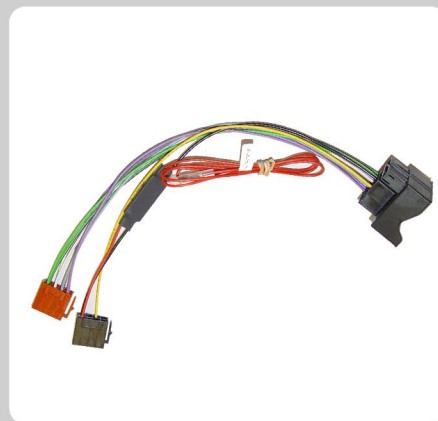

CT19FD01

Ford 2010>
Harness for continued use of the Start Stop button

Available Late October

CT19BM01

BMW 2010>
Harness for continued use of the Start Stop button

Available Late October

CT19UV01

Universal ISO
Harness for continued use of the Start Stop button

Available Late October

CT19CT01

Citroën 2004>
Harness for continued use of the Start Stop button

Available Late October

New Products

CT19PE01

Peugeot 2004>
Harness for continued use of the Start Stop button

Available Late October

CT19FT01

Fiat Scudo 2007>
Harness for continued use of the Start Stop button

Available Late October

CT19AU01

Audi 2010>
Harness for continued use of the Start Stop button

Available Late October