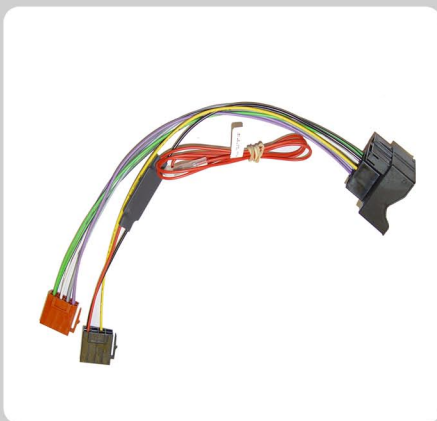

Available Late October

CT19VW01

Volkswagen 2010>
Harness for continued use of the
Start Stop button

Available Late October

CT19RT01

Renault 2010>
Harness for continued use of the
Start Stop button

Available Late October

New Products

CT19VX01

Vauxhall / Opel 2010>
Harness for continued use of the Start Stop button

Available Late October

CT19MB01

Mercedes Benz 2010>
Harness for continued use of the Start Stop button

Available Late October