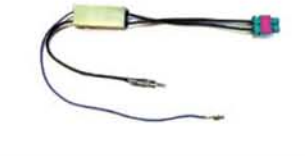

# NEW PRODUCTS

February 2009

CT27AA53

Hyundai / Kia 2008>  
Antenna Adapter - DIN

CT27AA54

Hyundai / Kia 2008>  
Antenna Adapter - ISO

CT27AA55

Volkswagen Golf VI  
Double Fakra - ISO

CT27AA56

Volkswagen Golf VI  
Double Fakra - DIN

CT27AA57

Honda Accord 08>  
Nissan 07> - DIN Plug

CTVVLX002

Volvo 2005>  
RCA AUX Input

CTVFOX003

Ford Fiesta MK7 2008>  
RCA AUX Input

CT52-TY01

Amplifier switch on for  
Toyota with JBL & JBL  
Synthesis systems

CT52-CH01

Amplifier switch on for  
Chrysler 2005> with  
Premium Audio

CT52-CH02

Amplifier switch on for  
Chrysler/Dodge  
Jeep 2007>