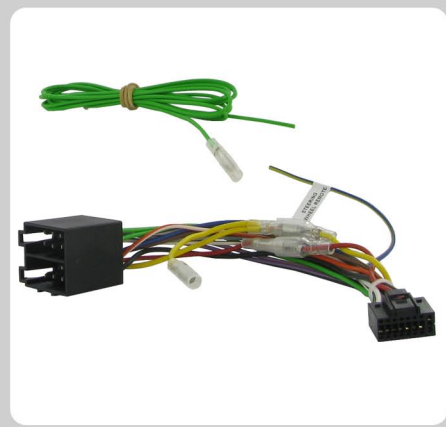

5m Fakra - Fakra Extension

Antenna Adapter

CT27AA102

1m SMA Male to 90° SMA Female

Antenna Adapter

CT27AA103

3m SMA Male to 90° SMA Female

Antenna Adapter

CT27AA104

5m SMA Male to 90° SMA Female

Antenna Adapter

New Products

CT27AA105

1m Male DIN Male Fakra

Antenna Adapter

CT27AA106

3m Male DIN Male Fakra

Antenna Adapter

CT27AA107

5m Male DIN Male Fakra

Antenna Adapter

CT23FT17

Fiat Ducato 2011>
(Euro 5)

Double DIN Fascia

CT23HY30

Hyundai Veloster 2012>

Double DIN Fascia

CT21JV05

Replacement USB Cable for
JVC KW-AVX740

New Products

CT24VW12

Volkswagen Golf V / VI, Touran
EOS / Tiguan / EOS / Polo