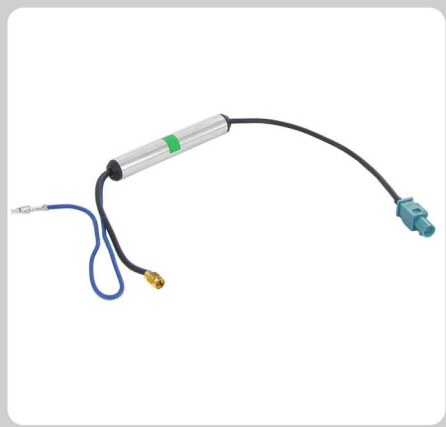

CT27AA104

5m SMA Male to 90° SMA Female

Antenna Adapter

New Products

CT27AA105

1m Male DIN Male Fakra

Antenna Adapter

CT27AA106

Double DIN Fascia

CT23KI32L

Kia Rio 2011>
Kia Pride 2011>

For LHD vehicles
Double DIN Fascia

CT27AA110

Male Fakra - SMA Male

Antenna Adapter

CT27AA111

Male Fakra - SMB Female

Antenna Adapter

CT27AA112

Double Male Fakra - SMA Male

Antenna Adapter

CT27AA113

Double Male Fakra - SMB Female

Antenna Adapter