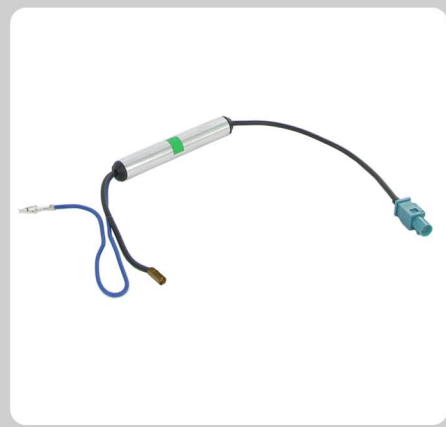

CT27AA104

5m SMA Male to 90° SMA Female

Antenna Adapter

New Products

CT27AA105

1m Male DIN Male Fakra

Antenna Adapter

CT27AA106

Double DIN Fascia

CT23KI32L

Kia Rio 2011>
Kia Pride 2011>

For LHD vehicles
Double DIN Fascia

CT27AA110

Male Fakra - SMA Male

Antenna Adapter

CT27AA111

Male Fakra - SMB Female

Antenna Adapter

CT27AA112

Double Male Fakra - SMA Male

Antenna Adapter

CT27AA113

Double Male Fakra - SMB Female

Antenna Adapter